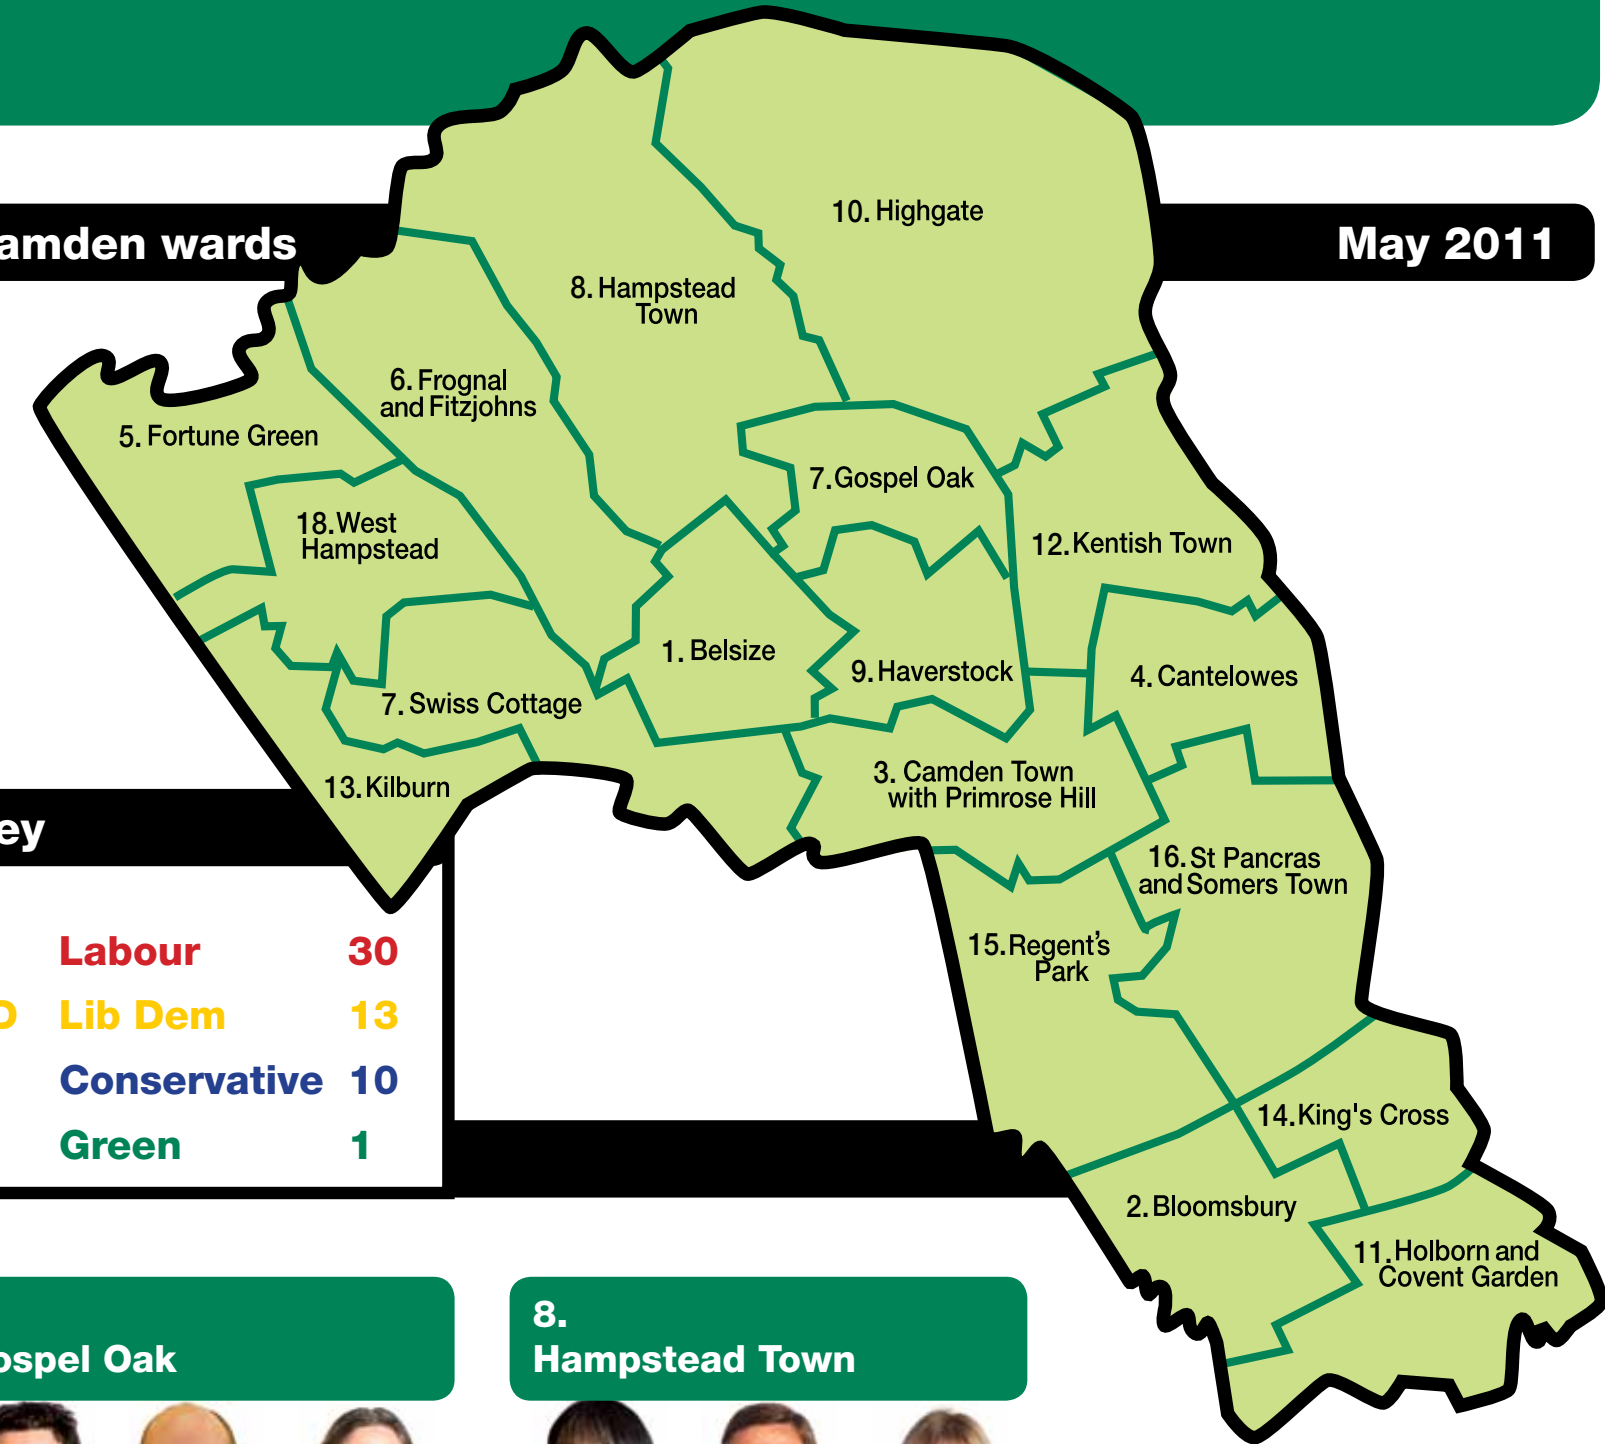

Theo Blackwell
Cabinet Member Finance

Sarah Hayward
Cabinet Member Community, Regeneration and Equalities

The committee chairs

If you would like further information on how each committee works, please contact committee services on 020 7974 5234

Thomas Neumark
Development Control Committee

Peter Brayshaw
Audit and Corporate Governance Committee

Maryam Eslamdoust
Licensing Committee

The scrutiny committee chairs

Jenny Headlam-Wells
Children, Schools and Families Scrutiny Committee

Meric Apak
Housing and Adult Social Care Scrutiny Committee

Don Williams
Resources and Corporate Performance Scrutiny Committee

Jonathan Simpson
Culture and Environment Scrutiny Committee

John Bryant
Health Scrutiny Committee

Who's who in Camden

1. Belsize

Jonny Bucknell **C**
Claire-Louise Leyland **C**
Tom Simon **LD**

2. Bloomsbury

Adam Harrison **L**
Milena Nuti **L**
Abdul Quadir **L**

3. Camden Town with Primrose Hill

Patricia Callaghan **L**
Chris Naylor **LD**
Thomas Neumark **L**

4. Canteloves

Paul Braithwaite **LD**
Phil Jones **L**
Angela Mason **L**

5. Fortune Green

Russell Eagling **LD**
Nancy Jirira **LD**
Flick Rea **LD**

6. Frognal and Fitzjohns

Gio Spinella **C**
Andrew Mennear **C**
Laura Trott **C**

9. Haverstock

Rahel Bokth **LD**
Jill Fraser **LD**
Matt Sanders **LD**

10. Highgate

Maya de Souza **G**
Valerie Leach **L**
Michael Nicolaides **L**

14. King's Cross

Abdul Hai **L**
Sarah Hayward **L**
Jonathan Simpson **L**

15. Regent's Park

Nasim Ali **L**
Heather Johnson **L**
Tulip Siddiq **L**

Camden wards

May 2011

Key

L	Labour	30
LD	Lib Dem	13
C	Conservative	10
G	Green	1

If you want to talk to your councillor, please contact councillor services: 020 7974 2792 or visit camden.gov.uk/democracy