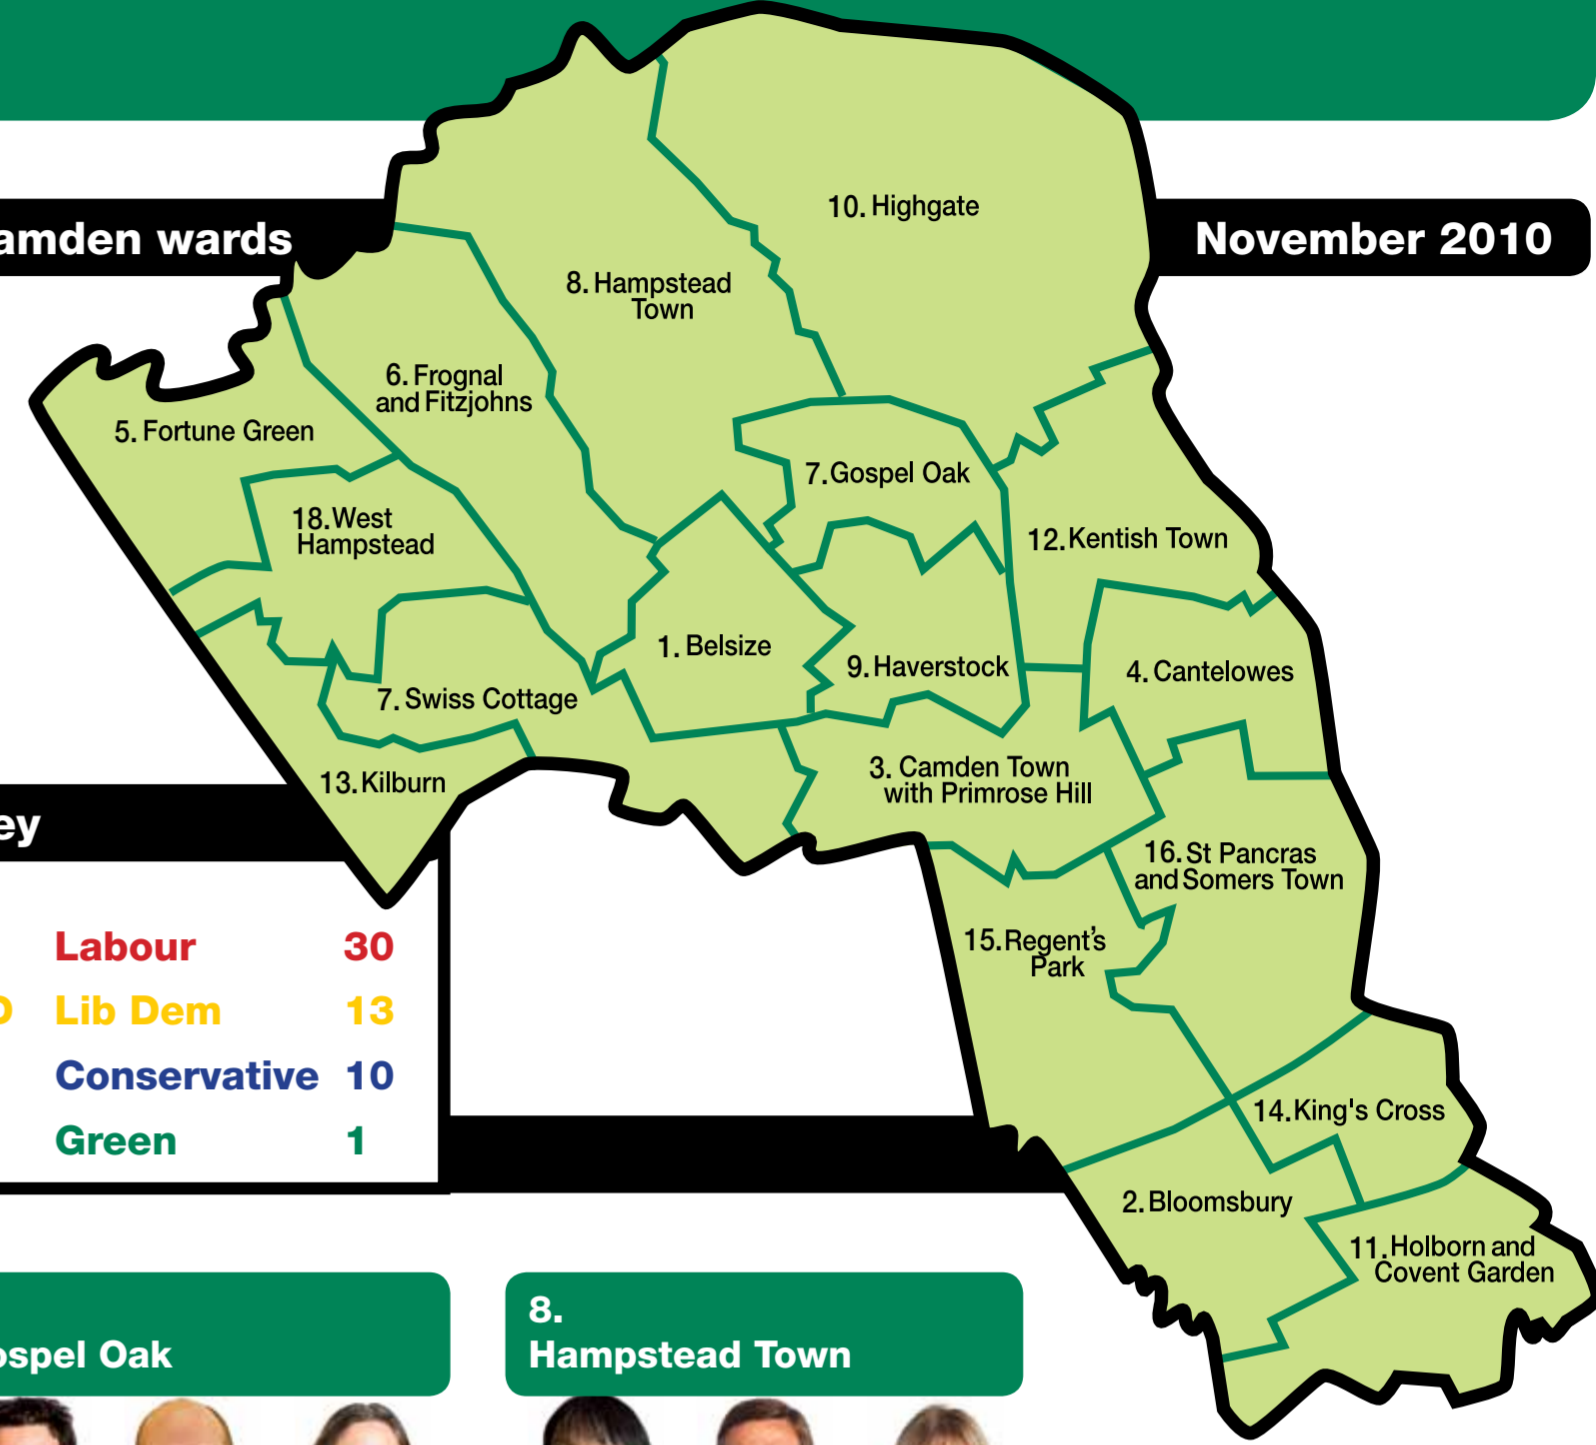

The committee chairs

If you would like further information on how each committee works, please contact committee services on 020 7974 5234

The scrutiny committee chairs

John Bryant
Health Scrutiny Committee

Who's who in Camden

1. Belsize

2. Bloomsbury

3. Camden Town with Primrose Hill

4. Canteloves

5. Fortune Green

6. Frognal and Fitzjohns

9. Haverstock

10. Highgate

14. King's Cross

15. Regent's Park

Camden wards

November 2010

Key

L	Labour	30
LD	Lib Dem	13
C	Conservative	10
G	Green	1

7. Gospel Oak

8. Hampstead Town

11. Holborn and Covent Garden

12. Kentish Town

13. Kilburn

16. St. Pancras and Somers Town

17. Swiss Cottage

18. West Hampstead

If you want to talk to your councillor, please contact councillor services: 020 7974 2792 or visit camden.gov.uk/democracy